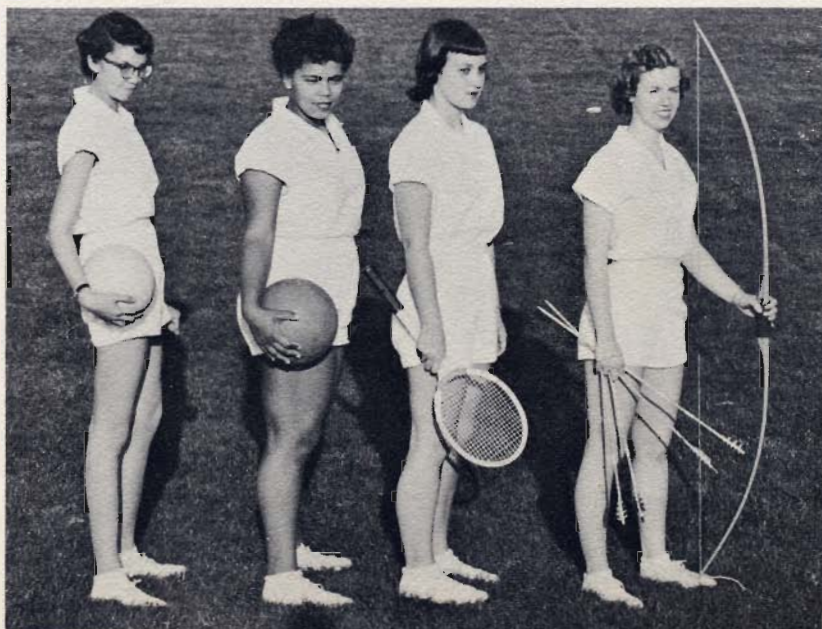

Miss Marcile Miller, left, and Miss Irene Harris, advisers.

Women's Sports Association

The Women's Sports Association of Stockton College is an organized girls' club which promoted good sportsmanship, leadership, and friendship. Headed by President Diane Custer, the girls participated in eleven "sports days" at various high schools and junior colleges in Northern California. In the Spring, the two groups combined to become one.

Managers

Sports managers for W.S.A. were Mary Ellen Castillo, Lacy Dickerson, Sylvia Peirano, and Margaret Cheney. Not pictured was Florence Reed, hockey manager.

Volleyball Champions

The two championship volleyball teams, pictured below, were shown in action against each other in the playoff game, won by the three o'clock group.