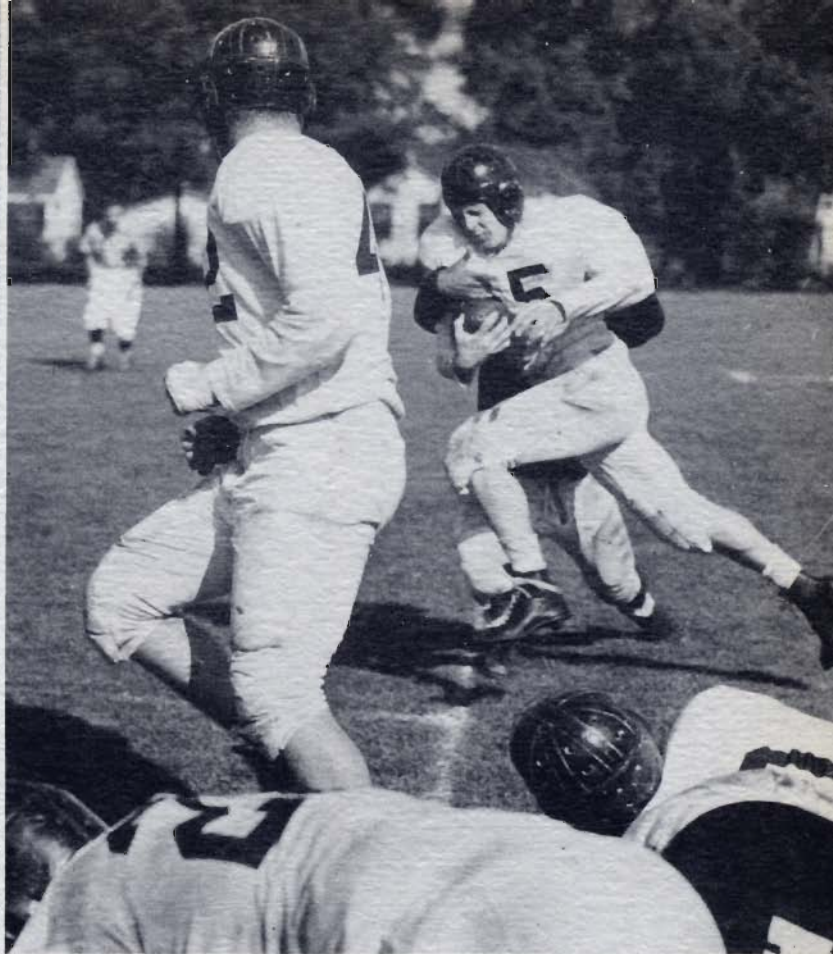

Phil Flock gets tackled from behind as Fowler watches the action