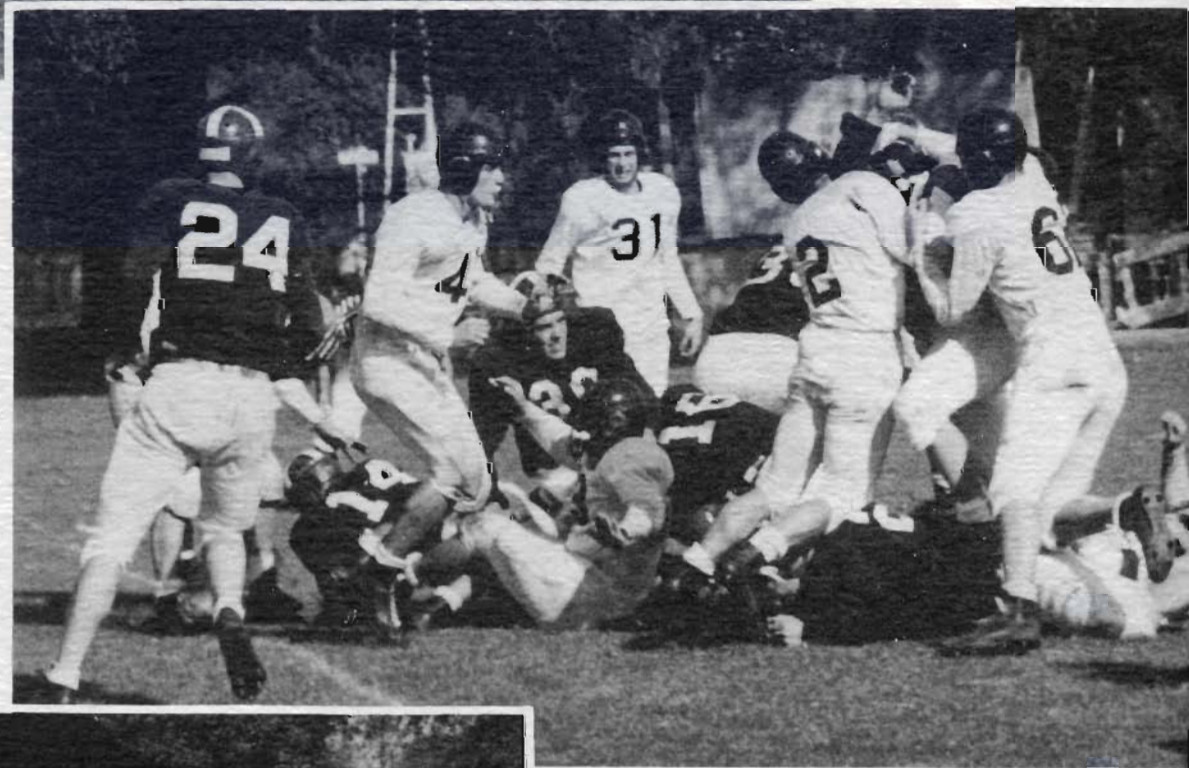

Phil Flock

Mike Heraty booms through with Roy Banducci leading the way

Ken Carter slips away from a tackler while Jerry Fowler (42) watches from background

# Afternoon at Menlo

Look at that interference! Henry Welch made plenty of yardage on this play with Harp, Flock and Mendonca leading the way

Looks like a Pier 6 brawl! Fiori, Kreis, DeWing, and Fehling get in on the fun