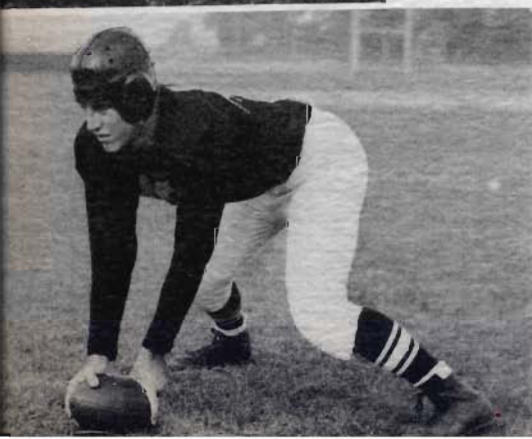

Connie Aguilar

Ed Mendonca

M u s t