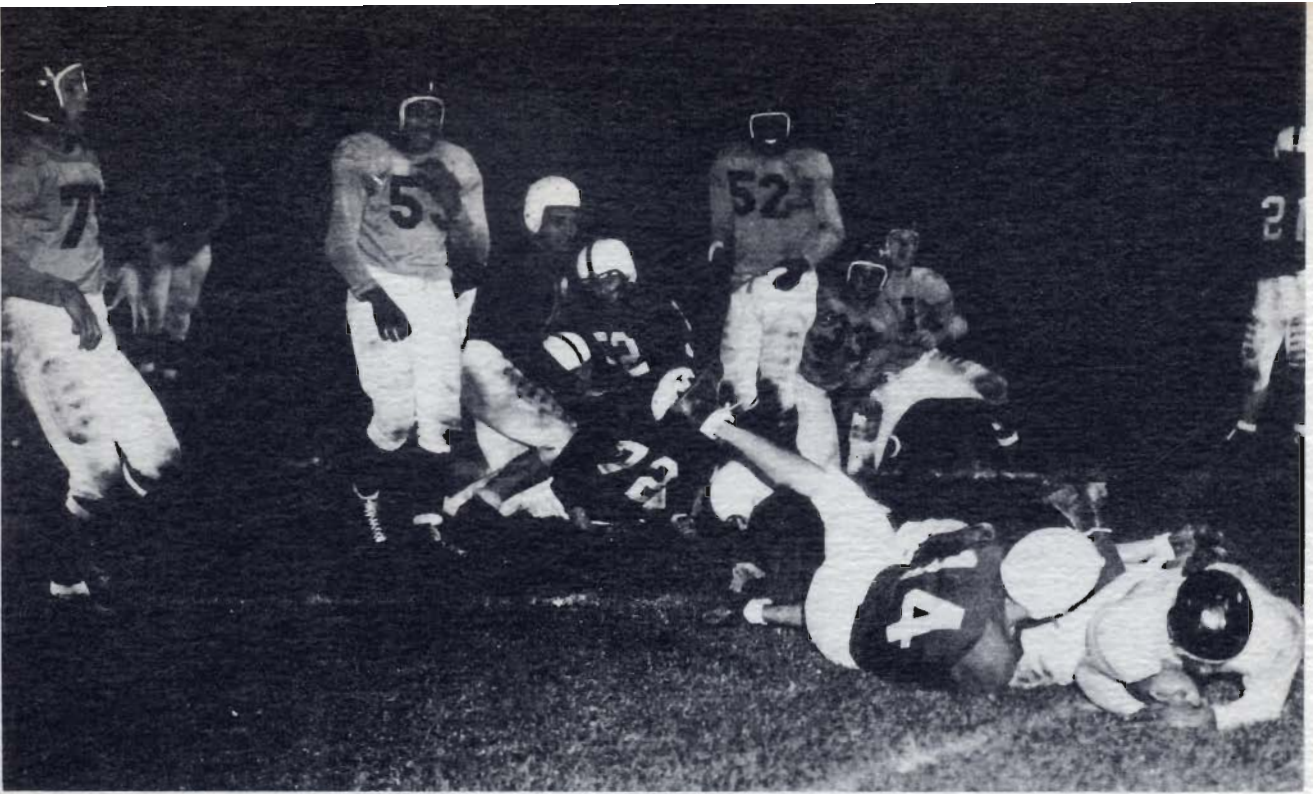

## Season Review

Assisted by Adolph Szyper and former COP players, Don Brown and Joe Rihn, Coach Rich Hacker brought the Colt gridgers through an unusual season with a record of five wins, five losses, and a sixth place in Sac-Joaquin Conference standings. Manteca upset the apple cart and the Colts, 7 to 6, in a penalty-filled opener for both schools . . . Then the Colts surprisingly knocked over Vallejo and an eleven game win streak, 12 to 7, as George Graham and Wally Gibson each tallied . . . Similar feats over Serra of San Mateo, 27 to 0, and Grant Union, 20 to 0, brought prestige to the Colts . . . But Sacramento broke the winning streak, 26 to 6, as Don Jose pushed across the only TD for the locals . . . Although Dick Garibaldi supplied the spark the Hackerites were unable to catch fire as Turlock took the upper hand in a 13 to 0 win which followed a loss the previous week to McClatchy, 20 to 15 . . . The Colts were able to regain their balance with a major upset over Woodland, 20 to 13, but were toppled by Modesto, 24 to 18, despite Hacker's gridmen monopolizing the statistics . . . On a slushy Grape Bowl turf the SC Colts wrote finis to the 1950 season with a 7 to 0 defeat at the hands of their arch rival, Lodi.

Relax . . . season's over!

Graham finally stopped in the Modesto game. Weaver, Gibson, Hulsey, Phillips also in the picture

## SC Colts

Goballis gets away for a nice gain in the Grape Bowl game

Dick Garibaldi gets ready to make

Graham scores against Modesto while Morrison, Weaver, Williams, Hulsey, and Mendenhall look on with pleasure