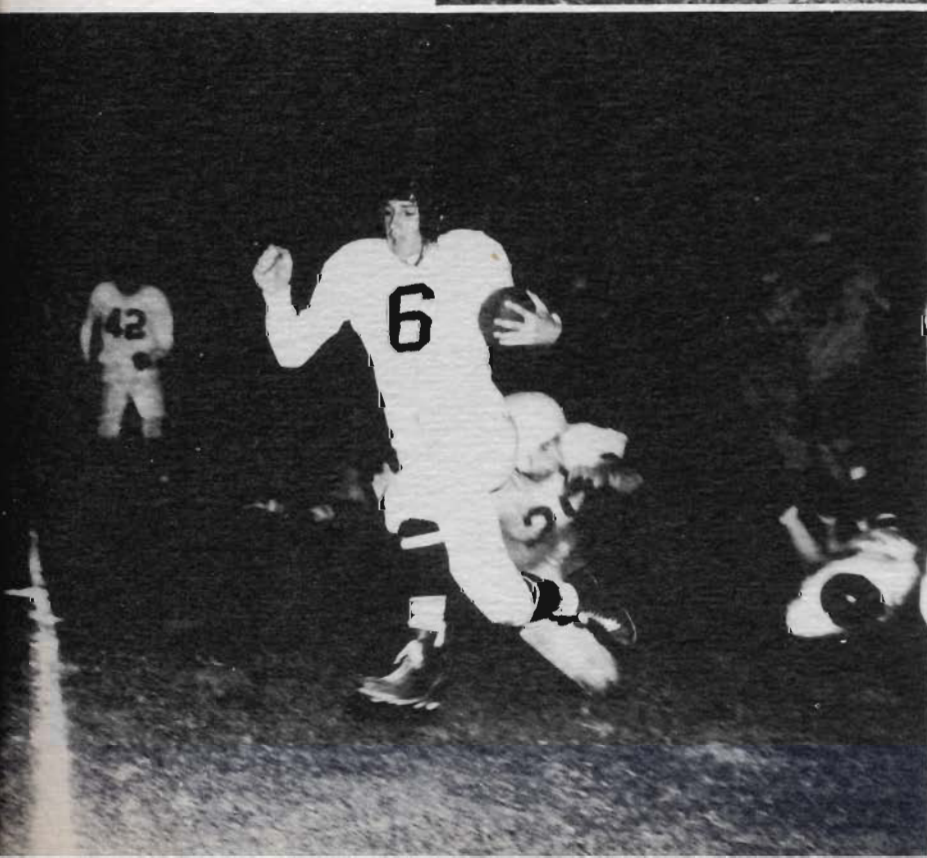

## Year in Review

Coach Earl Klapstein and his assistant Don Hall brought their Mustang gridders through a highly successful season, winning eight and losing only two. In the league opener Sacramento JC was nudged 7 to 6 by virtue of Ed Mendonca's successful conversion. However the victory was costly as Ken Ferrill, a promising backfield man, suffered a broken arm which disabled the UCLA transfer for the season . . . Cecil Harp's drive following a blocked punt by Joe Roberts gave the Mustangs their second loop win over San Mateo, 18 to 13 . . . The Klapstangs made it three in a row with a 33 to 7 routing of Hartnell, but ran into a brick wall as Modesto set them back 7 to 6 before 6000 Baxter Stadium spectators. For this game Mike Heraty, Roy Banducci, and Connie Aguilar, all first stringers, were on the injury list . . . Monterey held the 'Tangs scoreless in a 14-0 decision . . . Phil Flock and Jack Fiori led the onslaught against Menlo 12 to 6 while Roger Gartland pushed across three TD's in Stockton's 31-7 mud-filled triumph over CCSF . . . The Mustangs copped second place in the NCJCC Southern Division. Their schedule for the 1950 season also included non-league victories over Placer, 34 to 0; Vallejo, 34 to 0; and Fresno, 37 to 14 in the Homecoming Game. Cecil Harp, top Mustang scorer, rolled up three touchdowns in this game.

Dick Wilson

Ted Lusk

Gene Gardner

Mike Heraty (we think!) with Washington out to lead the interference

Captain Jack Fiori has received a pass and is clicking off yardage

Cecil Harp

Gary Gustafson

Bill Awbrey

Phil Flock

Mike Heraty booms through with Roy Banducci leading the way

Ken Carter slips away from a tackler while Jerry Fowler (42) watches from background

# Afternoon at Menlo

Look at that interference! Henry Welch made plenty of yardage on this play with Harp, Flock and Mendonca leading the way

Looks like a Pier 6 brawl! Fiori, Kreis, DeWing, and Fehling get in on the fun