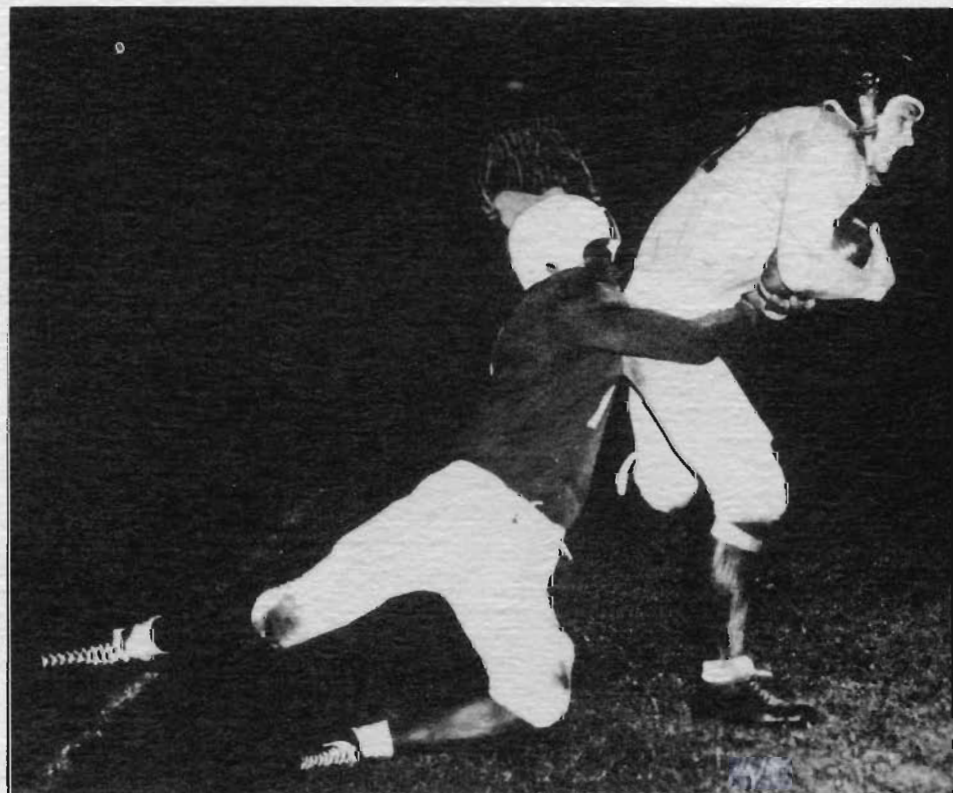

Morrison makes some yardage after a pass while Lee of Modesto hangs on