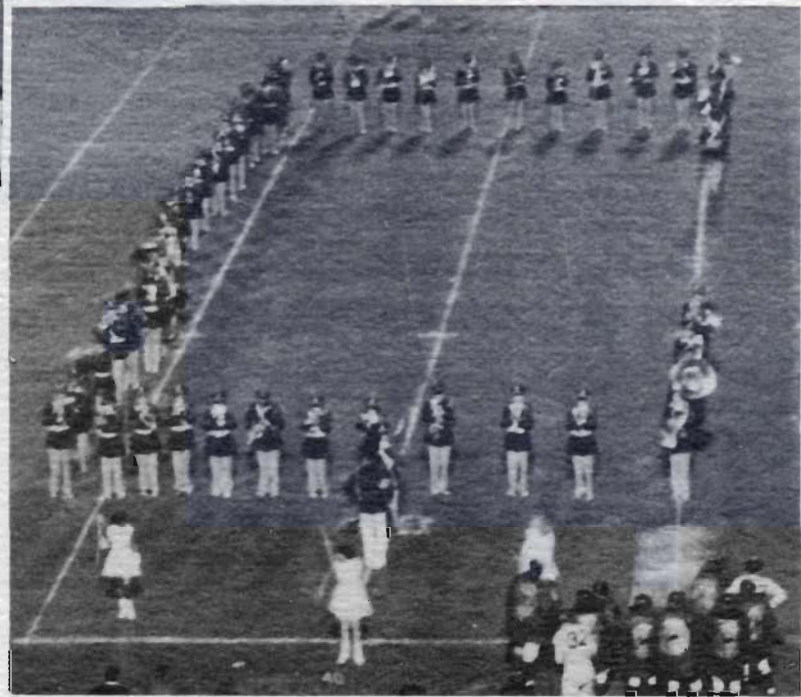

## Year in Review

Coach Earl Klapstein and his assistant Don Hall brought their Mustang gridders through a highly successful season, winning eight and losing only two. In the league opener Sacramento JC was nudged 7 to 6 by virtue of Ed Mendonca's successful conversion. However the victory was costly as Ken Ferrill, a promising backfield man, suffered a broken arm which disabled the UCLA transfer for the season . . . Cecil Harp's drive following a blocked punt by Joe Roberts gave the Mustangs their second loop win over San Mateo, 18 to 13 . . . The Klapstangs made it three in a row with a 33 to 7 routing of Hartnell, but ran into a brick wall as Modesto set them back 7 to 6 before 6000 Baxter Stadium spectators. For this game Mike Heraty, Roy Banducci, and Connie Aguilar, all first stringers, were on the injury list . . . Monterey held the 'Tangs scoreless in a 14-0 decision . . . Phil Flock and Jack Fiori led the onslaught against Menlo 12 to 6 while Roger Gartland pushed across three TD's in Stockton's 31-7 mud-filled triumph over CCSF . . . The Mustangs copped second place in the NCJCC Southern Division. Their schedule for the 1950 season also included non-league victories over Placer, 34 to 0; Vallejo, 34 to 0; and Fresno, 37 to 14 in the Homecoming Game. Cecil Harp, top Mustang scorer, rolled up three touchdowns in this game.