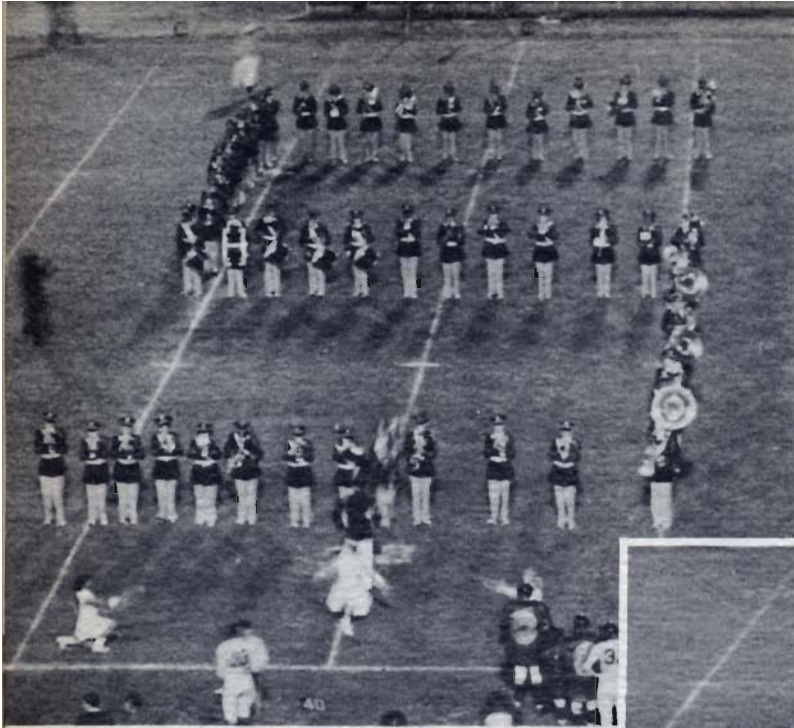

## Year in Review

Coach Earl Klapstein and his assistant Don Hall brought their Mustang gridders through a highly successful season, winning eight and losing only two. In the league opener Sacramento JC was nudged 7 to 6 by virtue of Ed Mendonca's successful conversion. However the victory was costly as Ken Ferrill, a promising backfield man, suffered a broken arm which disabled the UCLA transfer for the season . . . Cecil Harp's drive following a blocked punt by Joe Roberts gave the Mustangs their second loop win over San Mateo, 18 to 13 . . . The Klapstangs made it three in a row with a 33 to 7 routing of Hartnell, but ran into a brick wall as Modesto set them back 7 to 6 before 6000 Baxter Stadium spectators. For this game Mike Heraty, Roy Banducci, and Connie Aguilar, all first stringers, were on the injury list . . . Monterey held the 'Tangs scoreless in a 14-0 decision . . . Phil Flock and Jack Fiori led the onslaught against Menlo 12 to 6 while Roger Gartland pushed across three TD's in Stockton's 31-7 mud-filled triumph over CCSF . . . The Mustangs copped second place in the NCJCC Southern Division. Their schedule for the 1950 season also included non-league victories over Placer, 34 to 0; Vallejo, 34 to 0; and Fresno, 37 to 14 in the Homecoming Game. Cecil Harp, top Mustang scorer, rolled up three touchdowns in this game.