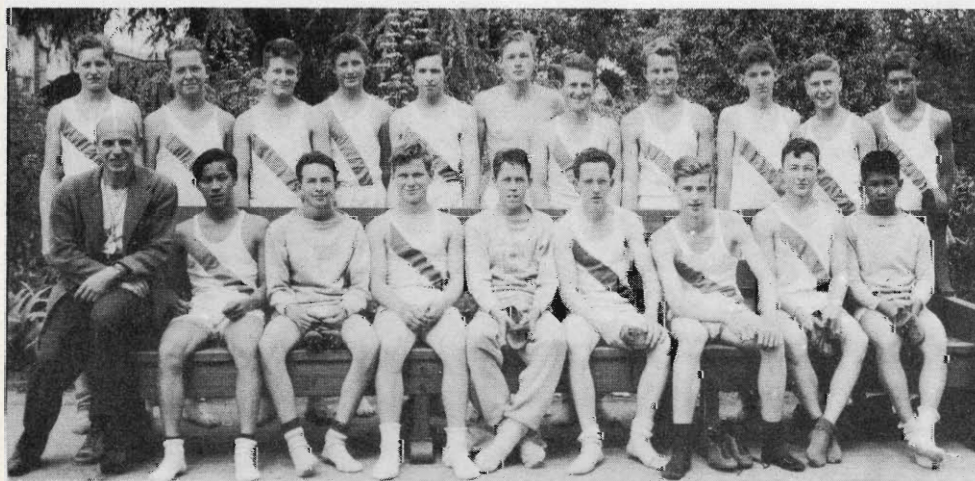

Twenties and Thirties

Front row (120's): Coach Art Smith, Tom Jow, Ugo Cauz, Ronald Landquist, Bill Haycock, Don Frerkson, Bob Van Housen, Dan McLeon, Ed Mock. Back row (130's): Earl Moore, Allen Johnson, Bill Bedford, Tom Davis, Warren Owens, Arnold Seepol, Mel Schubert, Herb Schindler, Bruce Wagner, Hugh Nyce, Earl Beecher