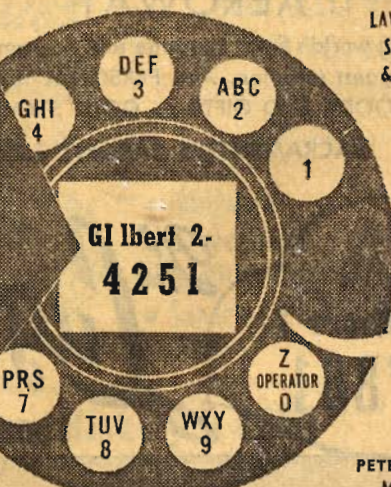

Lockers—Frozen Food

See Frozen Food Lockers—Renting

Locksmiths

A & A KEY SHOP

"WE HAVE A MOBILE SHOP"
KEYS FOR ANY LOCK
Night & Sunday
Service

Shop
3413 Broadway.....HI lcrst 5-7513
Nights call.....IV nhoe 9-0881

A & A Key Shop 3413 Broadway.....HI lcrst 5-7513
(See Advertisement Page 234)

A & A Key Shop 3415 Leatha.....IVnhoe 9-0881

BODE & BODE 1716 J.....GI lbrt 2-4546
(See Advertisement Page 234)

Certified Safe & Lock Service 624 1/2 J.GI lbrt 2-4251
(See Advertisement This Page)

GEORGE'S LOCK & KEY SERVICE

**KEYS MADE
WHILE U WAIT**
A Complete Lock Service

GEORGE M. RIOLA, Locksmith

Located
NEXT TO ROXIE THEATRE

912-9th.....GI lbrt 2-8454
Nite & Sunday Service.....HU ntr 6-1833

LANGLEY'S REPAIR SHOP

WE MAKE
AUTO & HOUSE KEYS
Night & Sunday Service

1521 O.....GI lbrt 3-8533

(Continued Next Page)

Advertise here—it pays.

KEYS

FOR ANY LOCK

LOCKS FOR
ALL PURPOSES

AUTOMOBILE LOCKS
Supplied & Repaired

DOOR CLOSERS
Sold & Repaired

HUdson 4-1422

HARRY TROUGHTON
Locksmith

1218-16th St.

Sacramento

Certified Safe & Lock Service

• SUNDAYS •

• HOLIDAYS •

24-HOUR SERVICE
BONDED

MASTER LOCKSMITHS

HOUSE - LUGGAGE & AUTO LOCKS SOLD & REPAIRED
MASTER KEYING - COMBINATIONS CHANGED

Distributor for
HERRING HALL
MARVIN SAFES

NEW & USED SAFES
SOLD - OPENED - REPAIRED

LAWN MOWERS
SHARPENED
& ADJUSTED

It pays to
DIAL

GI lbrt 2-
4251

624 J St.

PETE WOODS
Manager