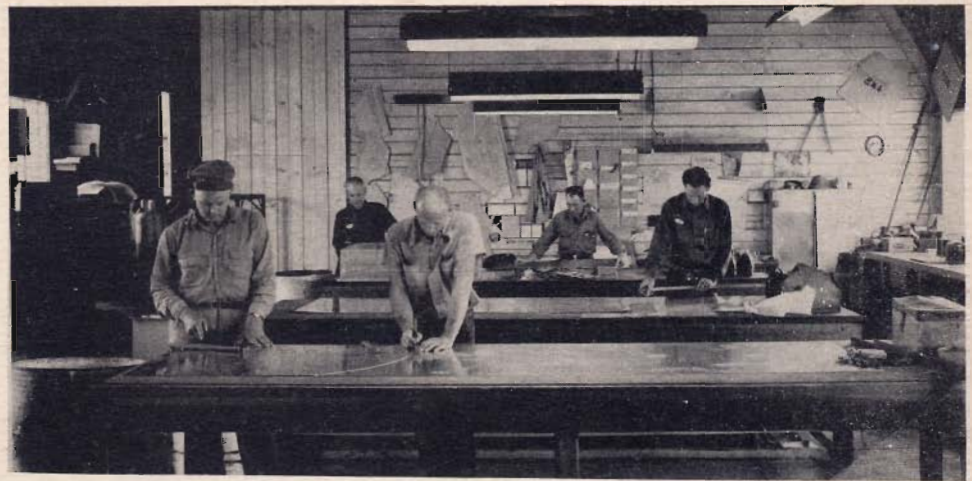

REFRIGERATION SERVICE

Complete Sales and Service . . . All Departments

ENGINEERED
...

AIR CONDITIONING
HEATING & COOLING
...

SHEET METAL
COMMERCIAL &
RESIDENTIAL

REFRIGERATION
...

COMMERCIAL
&
INDUSTRIAL

REFRIGERATION
DAIRY

**STORE
PLANNING**
...

REFRIGERATION
FIXTURES
...
SHELVING

741 So. 99 Highway

MODESTO
P.O. BOX 1817

LA 2-1065