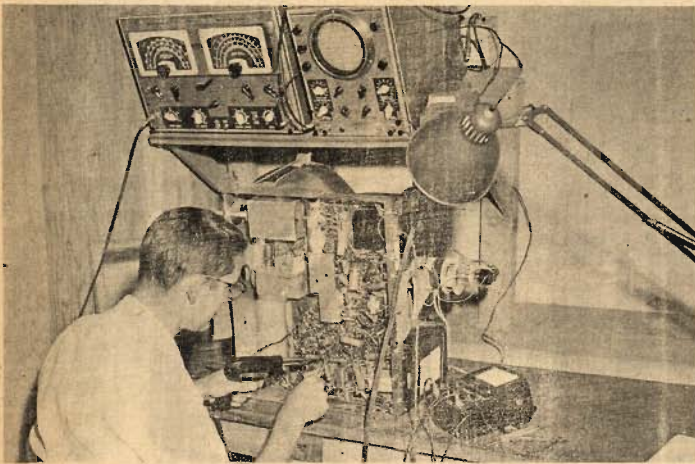

Turlock T.V. Service

DEPENDABLE GUARANTEED SERVICE

We Repair All Makes

SERVICE IS OUR BUSINESS

JAMES L. CHAPMAN, Owner

142 BERNELL • TURLOCK • ME 4-6413