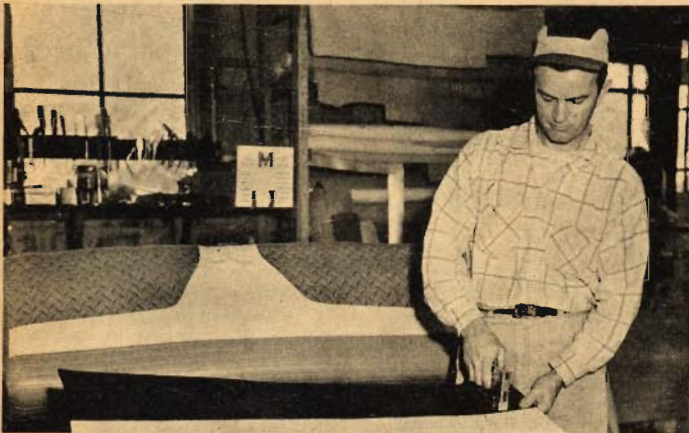

**FRAME WORK
COMPLETE REPAIRS &
TRUCK BODY SERVICE**

SO. 99 HIGHWAY • P.O. Box 59 - Turlock • CHARLES BAKKE, Owner-Manager • Res. Phone ME. 2-1386

SHIROKOFF'S UPHOLSTERY

**Specialists in Quality Seat Covers and
Auto Tops For Cars, Trucks & Tractors**