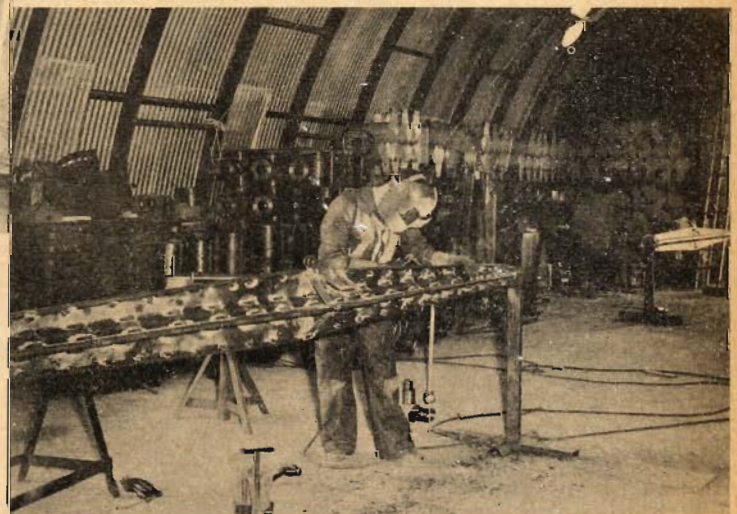

**★ NO BROKEN LIMBS ★
Shake Up To 27 Good-Sized
Walnut Trees In ONE HOUR!**

**STANDIFORD ROAD, MODESTO
RT. 3, BOX 425**

P. H. BALSBAUGH & SONS LA 2-3894