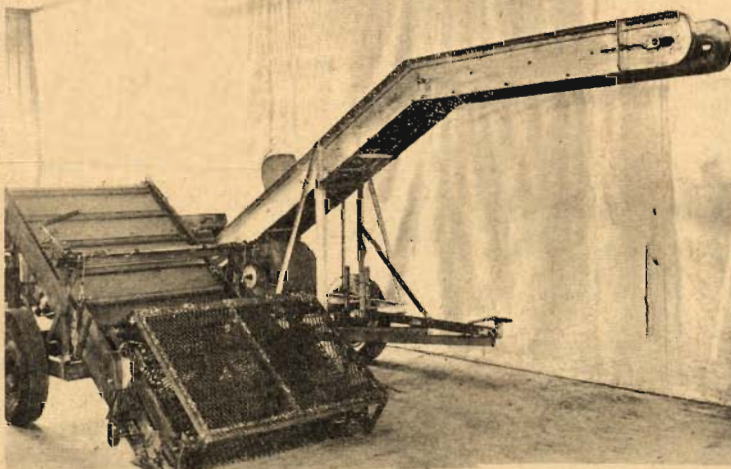

**★ NO BROKEN LIMBS ★
Shake Up To 27 Good-Sized
Walnut Trees In ONE HOUR!**

**STANDIFORD ROAD, MODESTO
RT. 3, BOX 425**

P. H. BALSBAUGH & SONS LA 2-3894