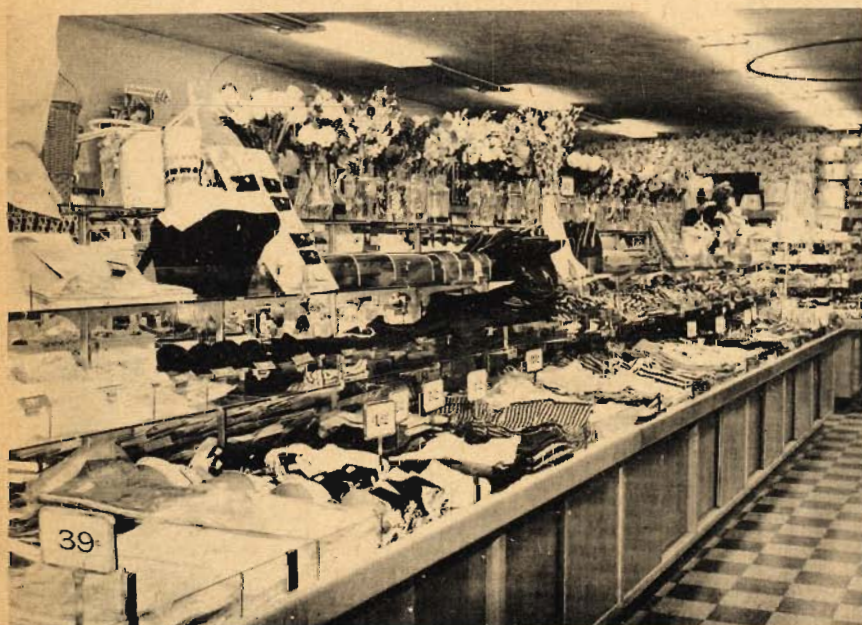

A Locally-Owned Store That Beats Chain-Store Low Prices

**OPEN
SUNDAYS
9:00 to 5:00**

Most Complete in Notions - Infants' Needs & Clothing -
Beautiful Gifts - Stationery - Art Department (Everything In
Yarns, Thread & Stamped Goods)