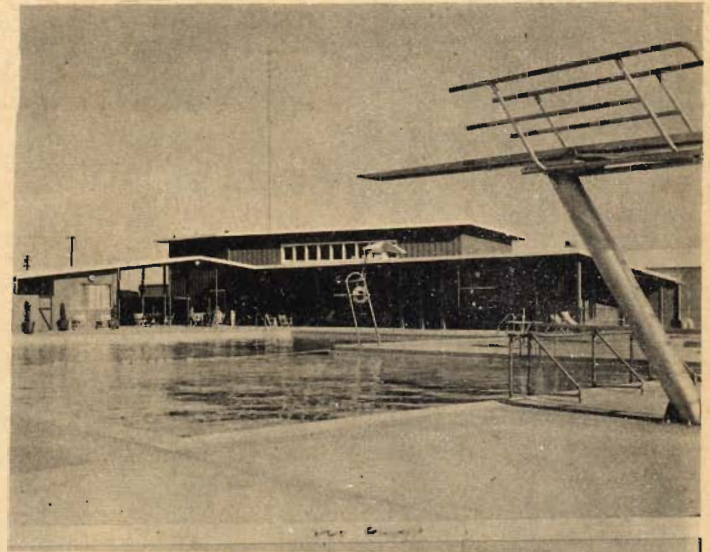

GENERAL CONTRACTOR

RESIDENTIAL • COMMERCIAL • INDUSTRIAL
COMPLETE BUILDING SERVICE

SEE US FOR ANY OF YOUR BUILDING NEEDS!

RT. 5, BOX 634, RENO AVE., MODESTO

LA 3-0016