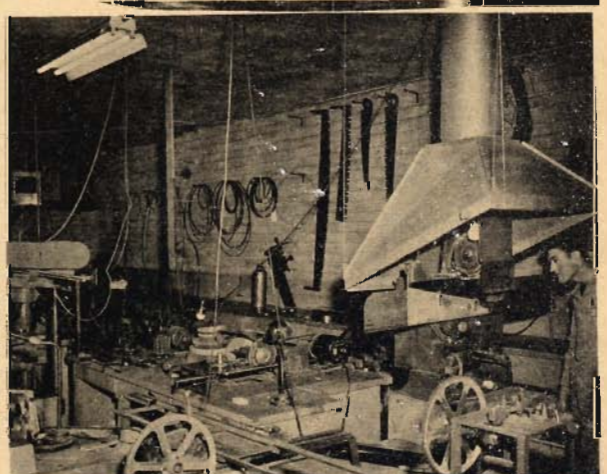

LA 2-7651

Cantele's Saw Shop

10 YEARS EXPERIENCE SERVING THE PUBLIC

We Are Stanislaus County's Only
COMPLETE SAW SHOP

DOING ALL SHARPENING - REPAIRING - & PRECISION
GRINDING

Dealer For SIMMONDS Band Saws & Circular Saws
Including Planer Knives

WE DO EVERY KIND OF LAWN MOWER REPAIRS & FULLY
GUARANTEE OUR WORK

★ *Lawnmower Sales and Service* ★

609 G STREET

AL DENNEY - Owner

LA 2-8559

GASSAWAY SCALES

SALES & SERVICE

Over 12 Years Of Dependable Service In Modesto