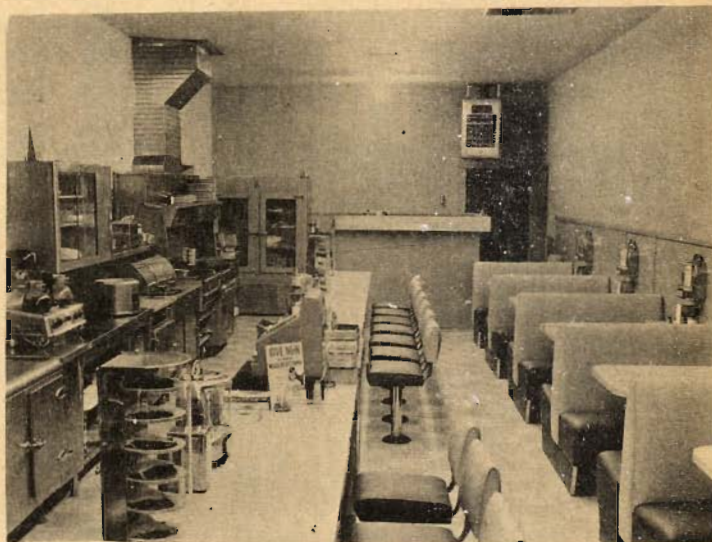

HEINY'S RESTAURANT...

BREAKFAST - LUNCH - DINNER... ORDERS TO GO
HOME COOKED MEALS • CHAR-BROIL STEAKS and SANDWICHES

4941 Yosemite & Empire - - - - - LA 2-9505