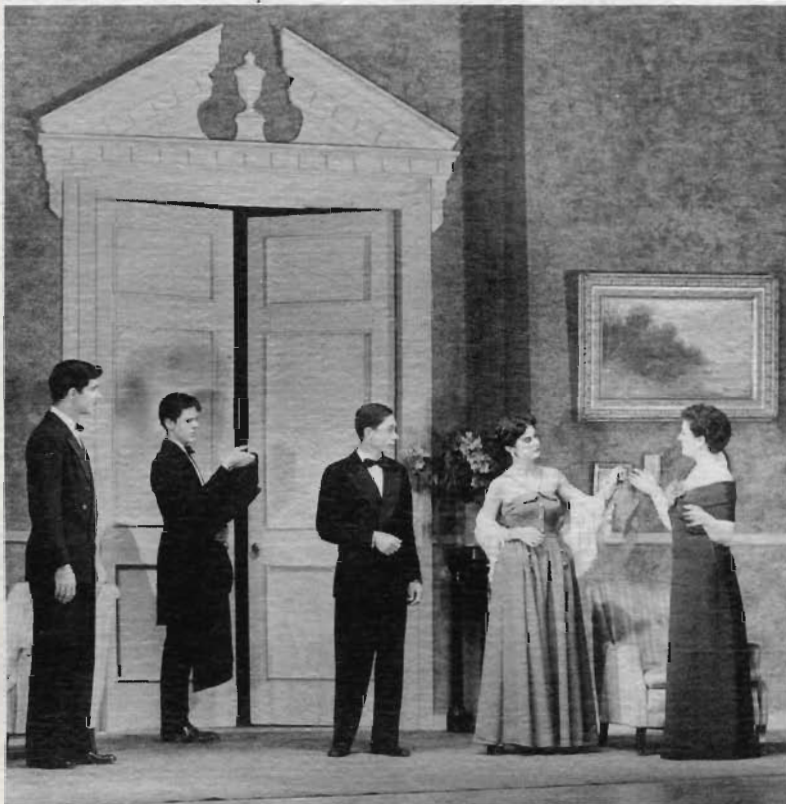

first lady

cast — first lady

sophy prescott	- - -	betty ann rabe
charles	- - -	robert culp
emmy paige	- - -	marcia lou brown
lucy chase wayne	- - -	doris blum
stephen wayne	- - -	douglas dupen
belle hardwick	- - -	eileen norton
mrs. ives	- - -	jerry seawell
ann forrester	- - -	penny fitzgerald
congressman's wife	- - -	bette gall
her friend	- - -	claire billesbach
baroness	- - -	virginia grattone
senor ortega	- - -	bill glaves
indian representative	- - -	robert parr
a general	- - -	charles holt
mrs. greevey	- - -	marian stetson
mrs. davenport	- - -	winnie meriam
senator keane	- - -	joe hinman
tom hardwick	- - -	art venerable
irene hibbard	- - -	barbara rowley
carter hibbard	- - -	robert thomas
bleecker	- - -	gerry mullin
george mason	- - -	john cretan
ellsworth t. ganning	- - -	neill whitman
jason fleming	- - -	curt ennen
herbert sedgwick	- - -	robert wasson

crew — first lady

director	- - -	de marcus brown
technical director	- - -	anthony reid
box office mgr.	- - -	doris blum
business manager	- - -	rob dickerson
stage manager	- - -	charles wade
electrician	- - -	leonard mark
sound	- - -	robert parr
property manager	- - -	rob dickerson
assistants	- - -	{ esther friend
		{ marilyn blum
librarian	- - -	patty pierce
wardrobe	- - -	barbara bleue