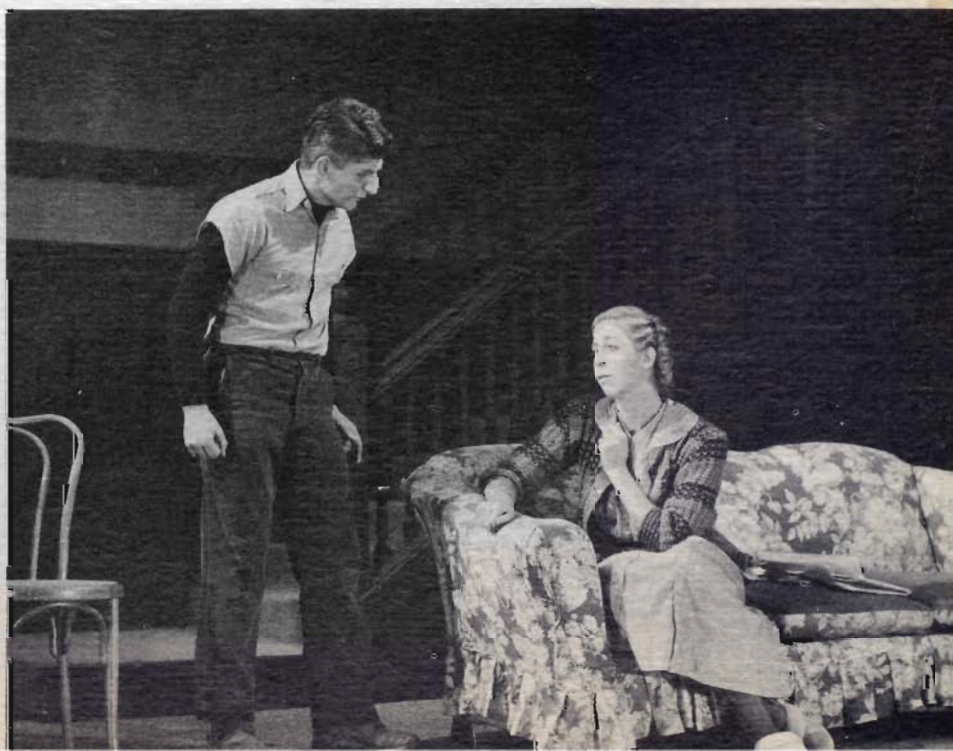

without glory