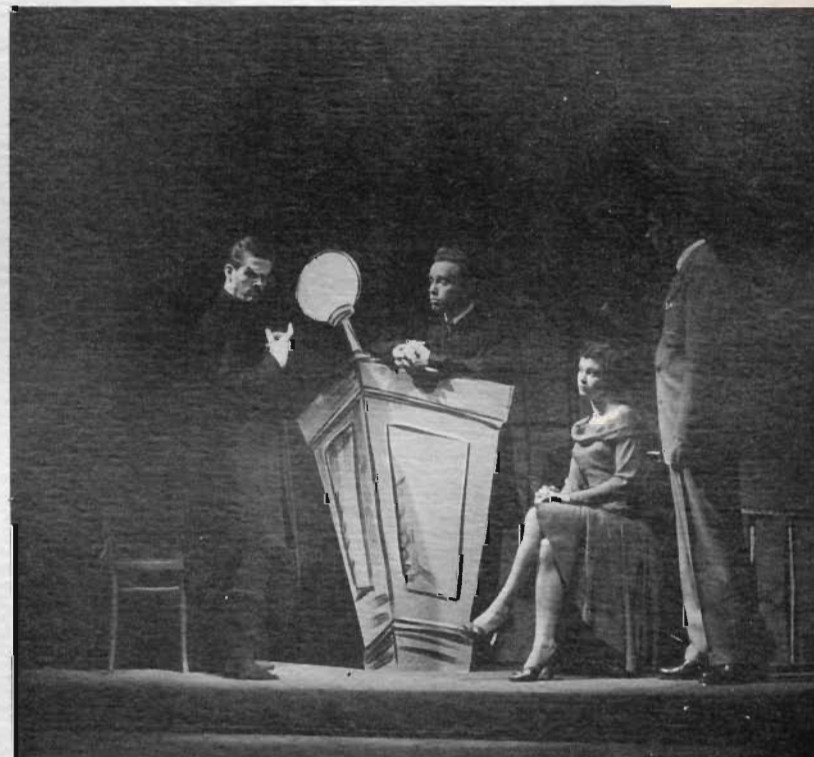

donald buck

bill glaves

barbara rowley

virginia allen

eileen norton

studio theatre directors

cast — dream girl

georgina	- - - - -	marcia lou brown
lucy	- - - - -	jerry seawell
radio announcer	- - - - -	robert culp
dr. percival	- - - - -	art venable
george allerton	- - - - -	art venable
miriam	- - - - -	barbara rowley
jim lucas	- - - - -	joe hinman
claire blakely	- - - - -	shirley frost
a woman	- - - - -	doris blum
a doctor	- - - - -	bob thomas
clark redfield	- - - - -	bob parr
a policeman	- - - - -	jack russell
district attorney	- - - - -	robert culp
george hand	- - - - -	douglas dupen
bert	- - - - -	bob thomas
a mexican	- - - - -	hal sherman
a waiter	- - - - -	bill glaves
arabella	- - - - -	barbara rowley
luigi	- - - - -	george hall
an usher	- - - - -	neil whitman
mill delehanty	- - - - -	eileen norton
antonio	- - - - -	robert thomas
salarino	- - - - -	bill glaves
theater manager	- - - - -	art venable
headwaiter	- - - - -	bob culp
a waiter	- - - - -	neil whitman
justice of the peace	- - - - -	art venable