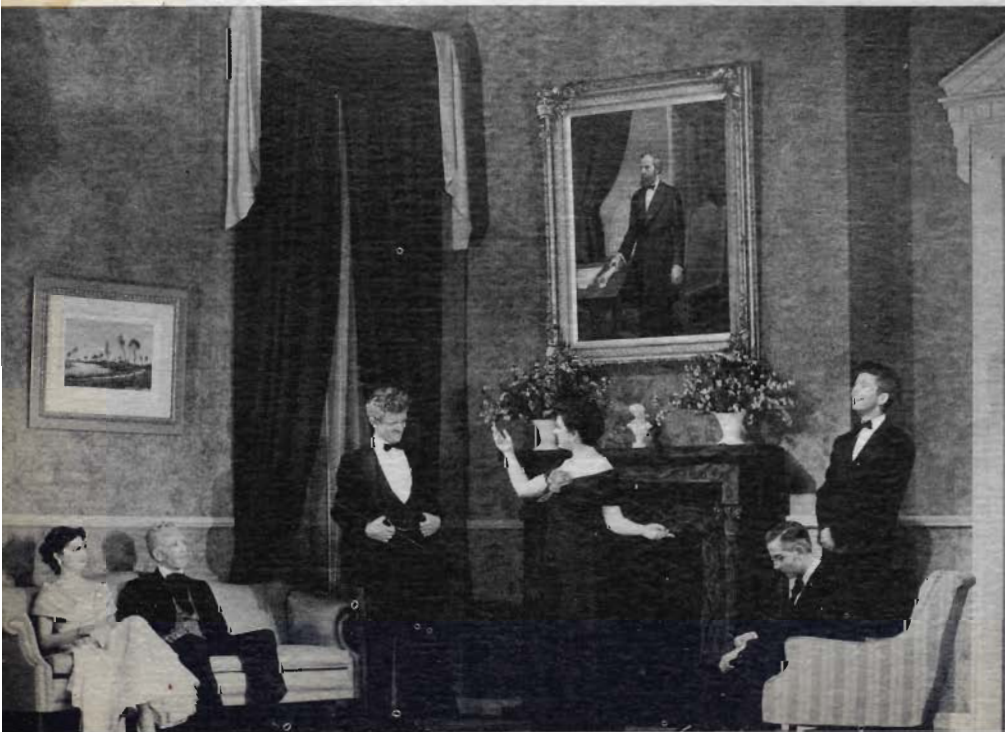

first lady

cast — first lady

sophy prescott	- - -	betty ann rabe
charles	- - -	robert culp
emmy paige	- - -	marcia lou brown
lucy chase wayne	- - -	doris blum
stephen wayne	- - -	douglas dupen
belle hardwick	- - -	eileen norton
mrs. ives	- - -	jerry seawell
ann forrester	- - -	penny fitzgerald
congressman's wife	- - -	bette gall
her friend	- - -	claire billesbach
baroness	- - -	virginia grattone
senor ortega	- - -	bill glaves
indian representative	- - -	robert parr
a general	- - -	charles holt
mrs. greevey	- - -	marian stetson
mrs. davenport	- - -	winnie meriam
senator keane	- - -	joe hinman
tom hardwick	- - -	art venerable
irene hibbard	- - -	barbara rowley
carter hibbard	- - -	robert thomas
bleecker	- - -	gerry mullin
george mason	- - -	john cretan
ellsworth t. ganning	- - -	neill whitman
jason fleming	- - -	curt ennen
herbert sedgwick	- - -	robert wasson

crew — first lady

director	- - -	de marcus brown
technical director	- - -	anthony reid
box office mgr.	- - -	doris blum
business manager	- - -	rob dickerson
stage manager	- - -	charles wade
electrician	- - -	leonard mark
sound	- - -	robert parr
property manager	- - -	rob dickerson
assistants	- - -	{ esther friend
		{ marilyn blum
librarian	- - -	patty pierce
wardrobe	- - -	barbara bleue