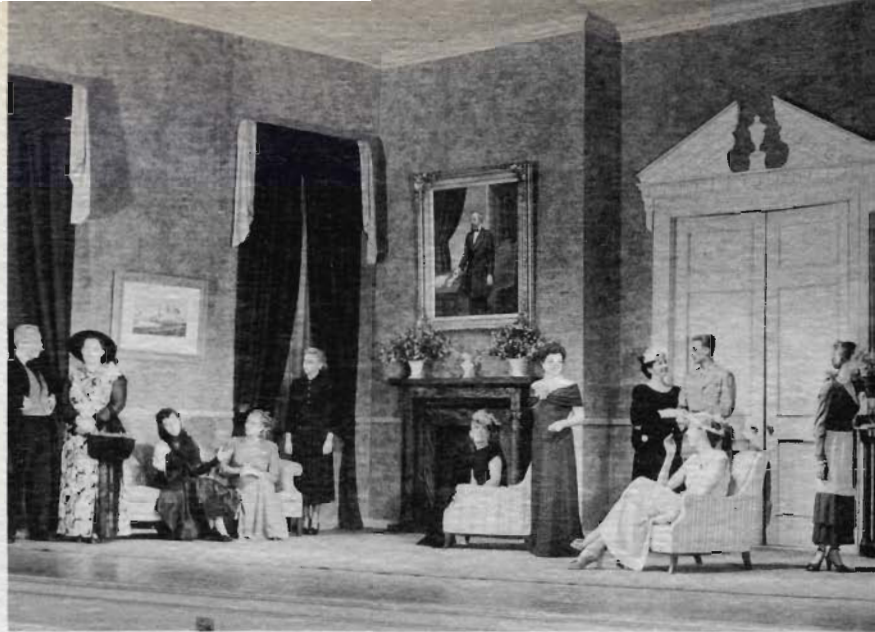

first lady

cast — first lady

sophy prescott	- - -	betty ann rabe
charles	- - -	robert culp
emmy paige	- - -	marcia lou brown
lucy chase wayne	- - -	doris blum
stephen wayne	- - -	douglas dupen
belle hardwick	- - -	eileen norton
mrs. ives	- - -	jerry seawell
ann forrester	- - -	penny fitzgerald
congressman's wife	- - -	bette gall
her friend	- - -	claire billesbach
baroness	- - -	virginia grattone
senor ortega	- - -	bill glaves
indian representative	- - -	robert parr
a general	- - -	charles holt
mrs. greevey	- - -	marian stetson
mrs. davenport	- - -	winnie meriam
senator keane	- - -	joe hinman
tom hardwick	- - -	art venerable
irene hibbard	- - -	barbara rowley
carter hibbard	- - -	robert thomas
bleecker	- - -	gerry mullin
george mason	- - -	john cretan
ellsworth t. ganning	- - -	neill whitman
jason fleming	- - -	curt ennen
herbert sedgwick	- - -	robert wasson

crew — first lady

director	- - -	de marcus brown
technical director	- - -	anthony reid
box office mgr.	- - -	doris blum
business manager	- - -	rob dickerson
stage manager	- - -	charles wade
electrician	- - -	leonard mark
sound	- - -	robert parr
property manager	- - -	rob dickerson
assistants	- - -	{ esther friend
		{ marilyn blum
librarian	- - -	patty pierce
wardrobe	- - -	barbara bleue