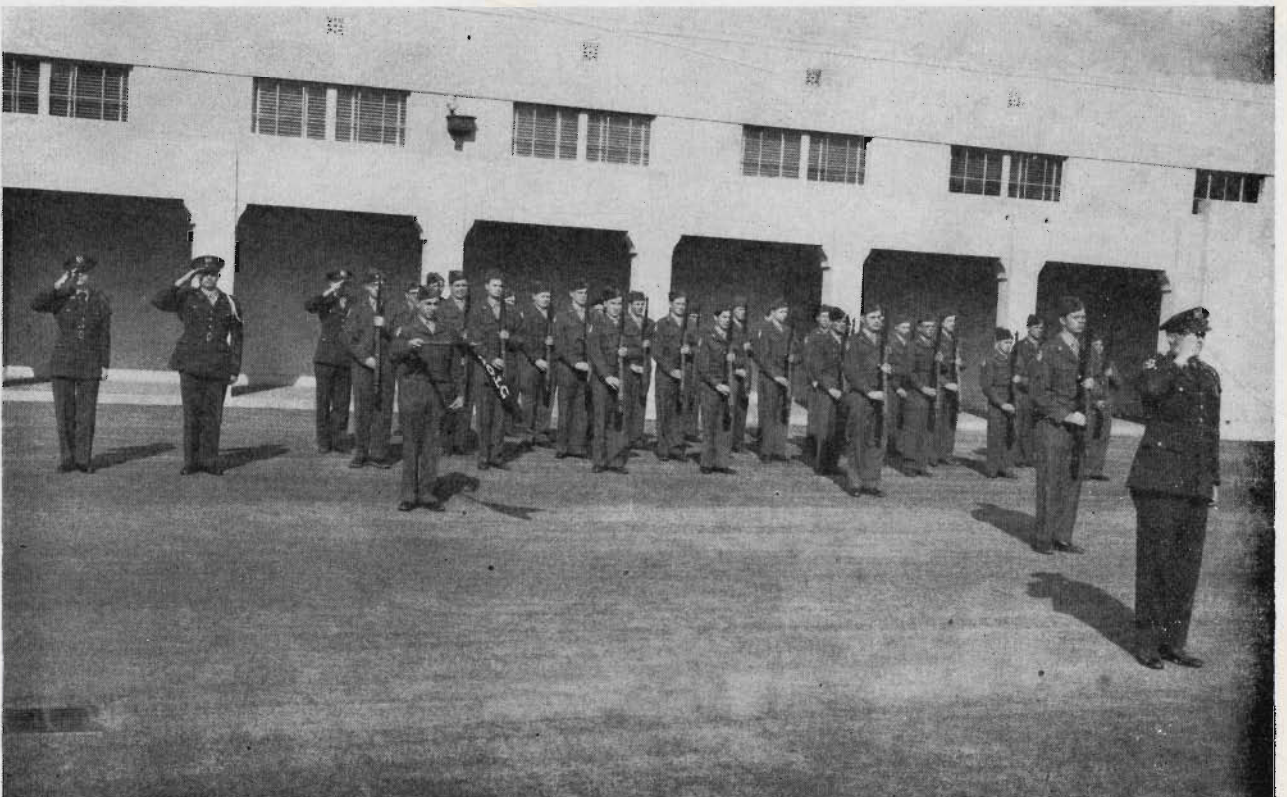

Bottom—Fall yell leaders Mary Ann Dyer, Marilyn West, and Joyce Smoak.

R. O. T. C.

LT. COL. TAD CROFOOT

LT. COL. JACKIE CRUM

CAPT. BERT GOWER

Drill Company Federal Inspection May 28, 1952.

R.O.T.C. ARMORY

DRUM CORPS