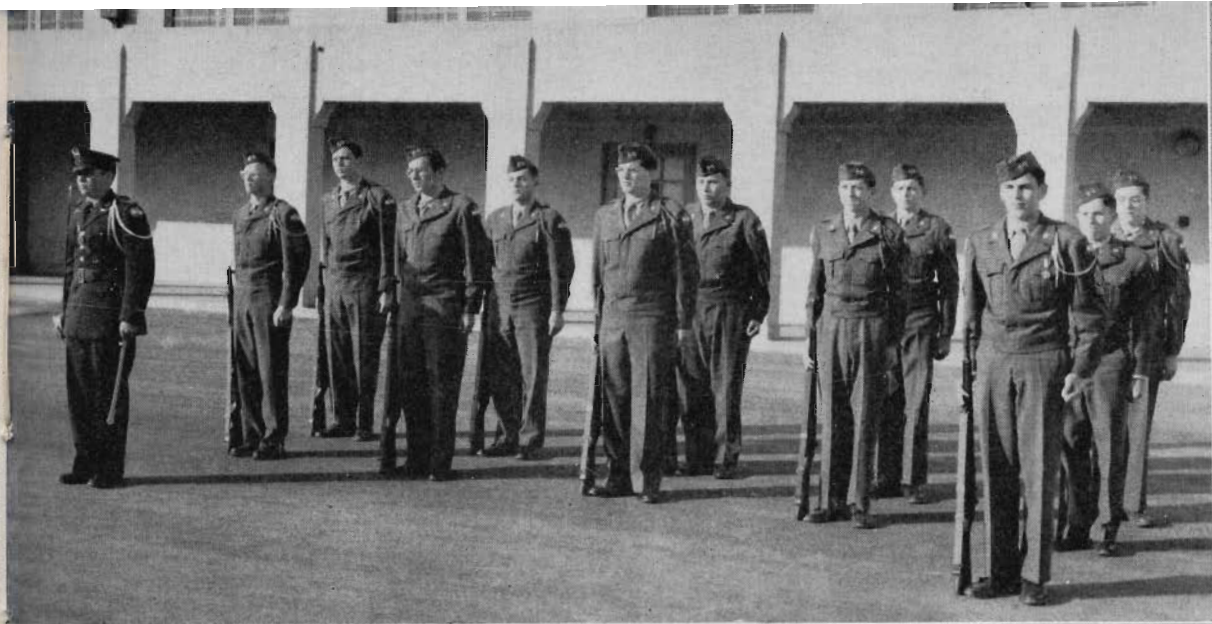

Lower right, Honorary Girl Officers—Joan Pullen, Anna Rita Leavy, Sandra Akers, Barbara Showman, Jackie Crum.

DRILL TEAM

SABER AND CHEVRONS STAFF

LT. BILL NEUMAN
M. SGT. ROBERT SNOW
CAPT. BERT GOWER
CAPT. SANDRA AKERS
LT. COL. TAD CROFOOT