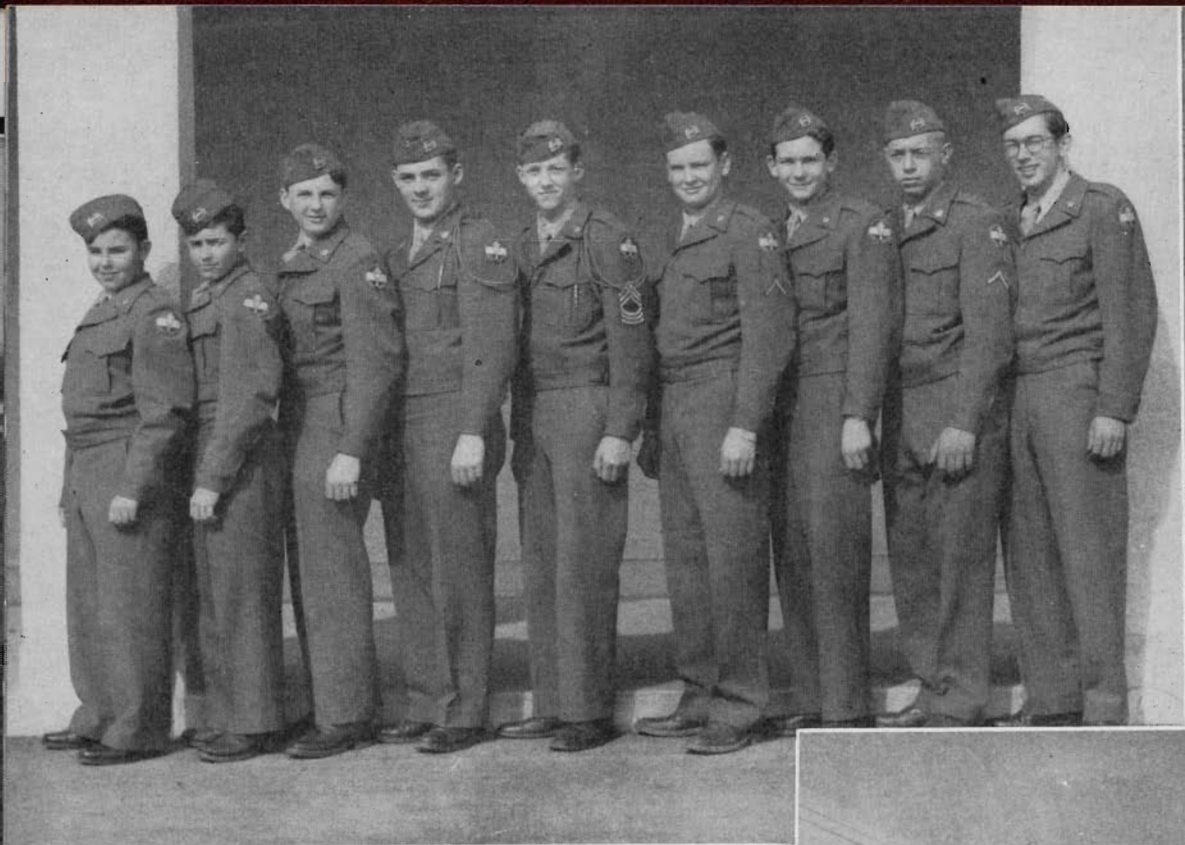

TRAFFIC SQUAD

RIFLE TEAM

COLOR GUARD